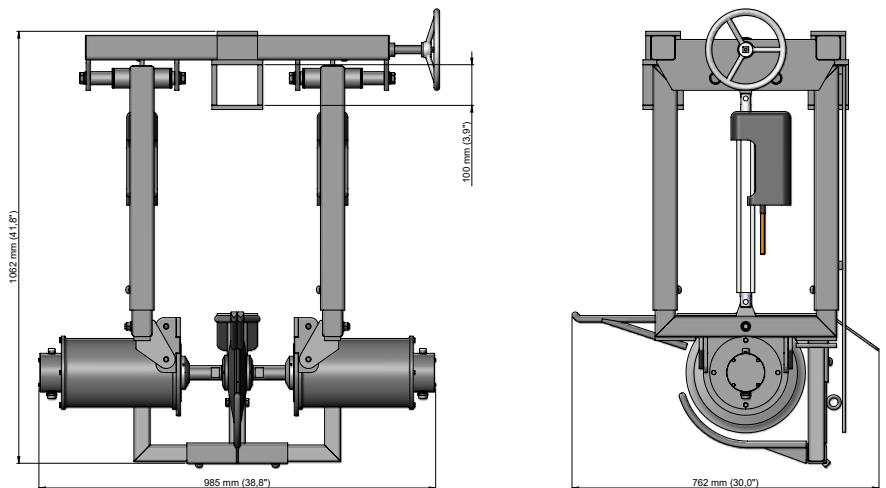

SADDLE CUTTER 2

foodmate

Poultry Processing Systems

The Foodmate double blade Saddle Cutter with 2 motors can be used to do a single split of the leg quarters. It can also be adjusted in many ways to cut a strip of up to 5 cm out of the back bone.

The chicken which is hanging on the Foodmate Cut-up line is mounted parallel to the moving direction of the machine, with the breast direction

of the circular knife of the saddle cutter. Because of the movement of the Cut-up line and the help of the rails, the right cut is realized.

The height of the blades can be adjusted by adjusting the spindles, so they can be adjusted according to the size of the bird. It can also be installed on a existing Cut-up lines.

SADDLE CUTTER 2

Key Benefits:

Technical Specifications:

- Stainless steel frame and motor
- Motor (IP66) power is 2 x 0,75 kW
- Machine dimensions:
 - Length: 762 mm
 - Width: 985 mm
 - Height: 1062 mm
 - Weight: approx. 170 kg

FOODMATE B.V.
The Netherlands
Phone: +31 186 630 240
info@foodmate.nl • www.foodmate.nl