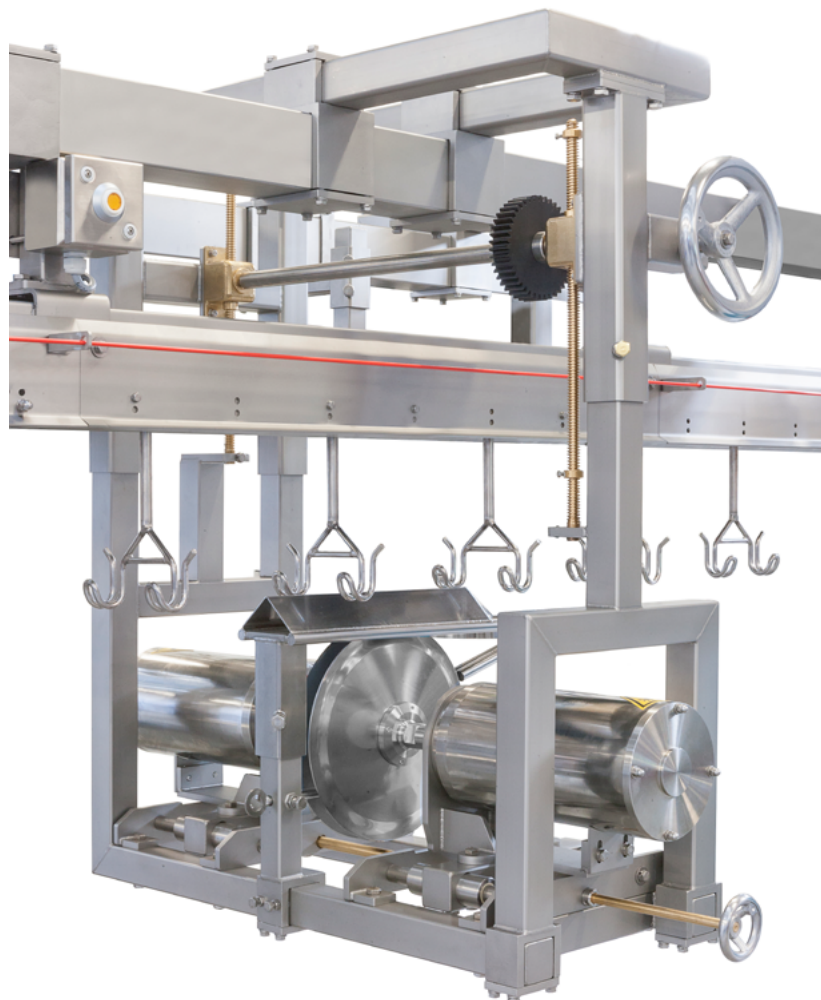

SADDLE CUTTER 2

foodmate

Poultry Processing Systems

The Foodmate double blade Saddle Cutter with 2 motors can be used to do a single split of the leg quarters. It can also be adjusted in many ways to cut a strip of up to 5 cm out of the back bone.

The chicken which is hanging on the Foodmate Cut-up line is mounted parallel to the moving direction of the machine, with the breast direction

of the circular knife of the saddle cutter. Because of the movement of the Cut-up line and the help of the rails, the right cut is realized.

The height of the blades can be adjusted by adjusting the spindles, so they can be adjusted according to the size of the bird. It can also be installed on a existing Cut-up lines.