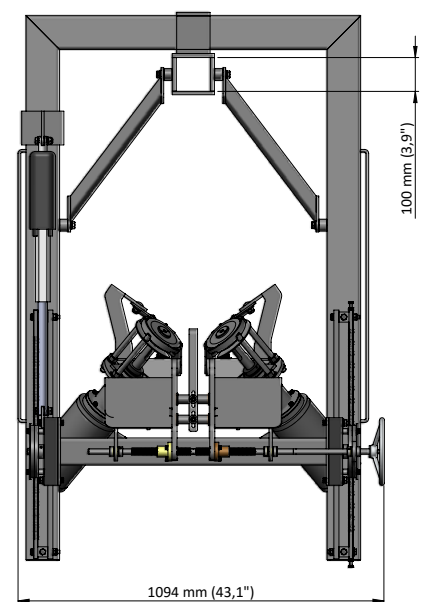

## Technical Specifications:

- Stainless steel frame and motor
- Motor (IP66) power is 2 x 0.75 kW
- Machine dimensions:
  - Length: 1094 mm
  - Width: 785 mm
  - Height: 1622 mm
  - Weight: approx. 165 kg