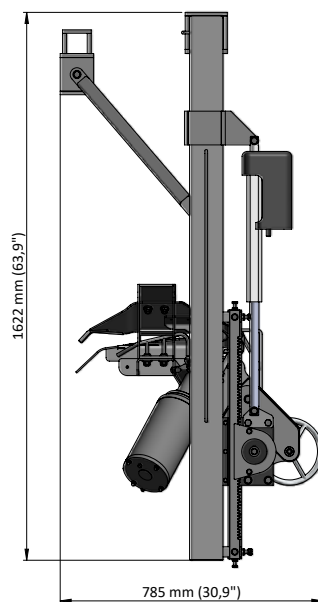

## Technical Specifications:

- Stainless steel frame and motor
- Motor (IP66) power is 2 x 0.75 kW
- Machine dimensions:
  - Length: 1094 mm
  - Width: 785 mm
  - Height: 1622 mm
  - Weight: approx. 165 kg