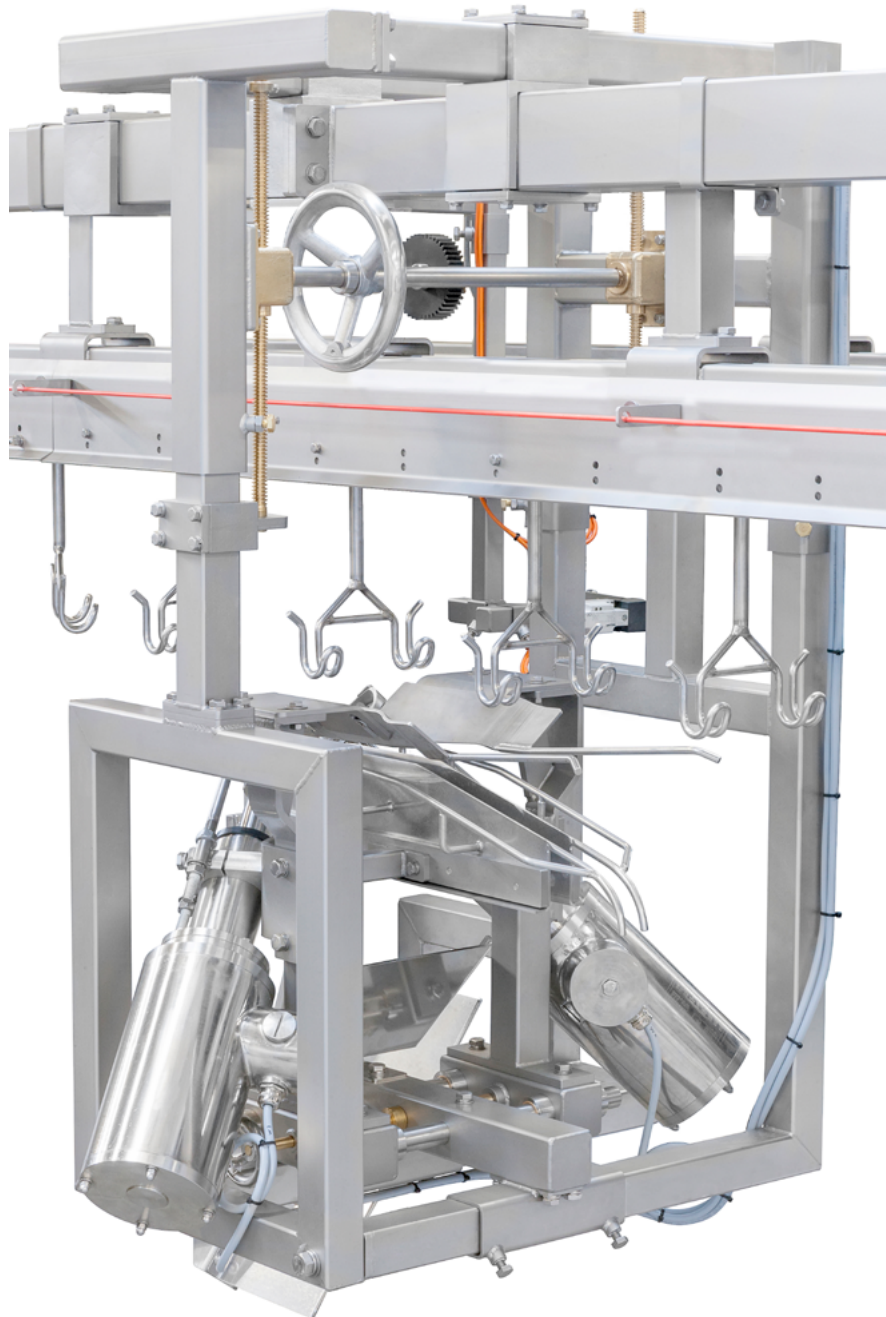

## WING CUTTER SUPER CUT

**foodmate**

Poultry Processing Systems

The Foodmate Wing Cutter Super Cut is designed to meet the latest requirements for anatomic wing cutting. The Wing Cutter Super Cut can be installed into most existing Cut-Up lines and on a new

Foodmate Compact Cut-Up System. It contains a stainless steel frame and motor and is easy to clean with minimal maintenance required.

Our mission is to innovate, automate and bring cost-effective solutions to the industry.

## Key Benefits:

- Allows for a maximum of 6,000 birds per hour

Foodmate is an equipment manufacturing company based in the Netherlands. Founded in 2006, we focus primarily on poultry processing, and we recently launched Foodmate Brasil, expanding our worldwide distribution into South America. Driven by research, paired with unmatched knowledge and decades of experience, it's our mission to innovate, automate and bring cost-effective solutions to the industry.

## Technical Specifications:

- Stainless steel frame and motor
- Motor (IP66) power is 2 x 0.75 kW
- Machine dimensions:
  - Length: 1094 mm
  - Width: 785 mm
  - Height: 1622 mm
  - Weight: approx. 165 kg