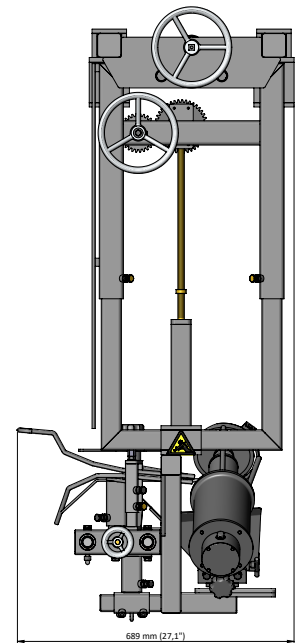

requirements and traditional Silver Dollar style with just a minimum adjustment. The Wing Cutter AFS can be installed into most existing Cut-Up lines and on a new Foodmate Food Service Cut-Up System.

Our mission is to innovate, automate and bring cost-effective solutions to the industry.

Technical Specifications:

- Stainless steel frame and motor
- Motor (IP66) power is 2 x 0,75 kW
- Machine dimensions:
 Length: 689 mm
 Width: 1027 mm
 Height: 1515 mm
 Weight: approx. 167 kg

FOODMATE B.V.
 The Netherlands
 Phone: +31 186 630 240
 info@foodmate.nl • www.foodmate.nl