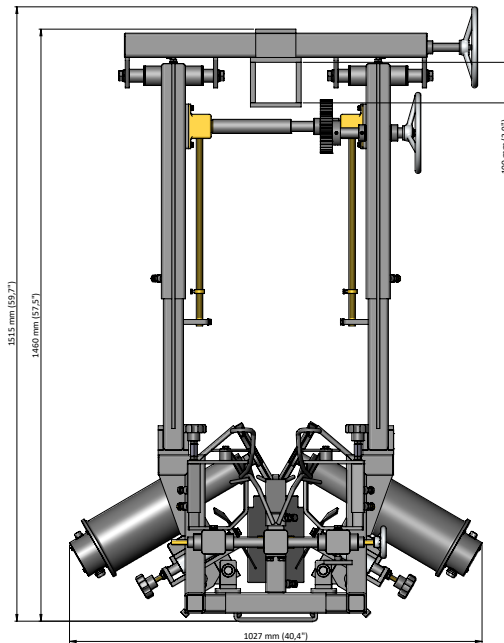

Technical Specifications:

- Stainless steel frame and motor
- Motor (IP66) power is 2 x 0,75 kW
- Machine dimensions:
 Length: 689 mm
 Width: 1027 mm
 Height: 1515 mm
 Weight: approx. 167 kg

FOODMATE B.V.
 The Netherlands
 Phone: +31 186 630 240
 info@foodmate.nl • www.foodmate.nl