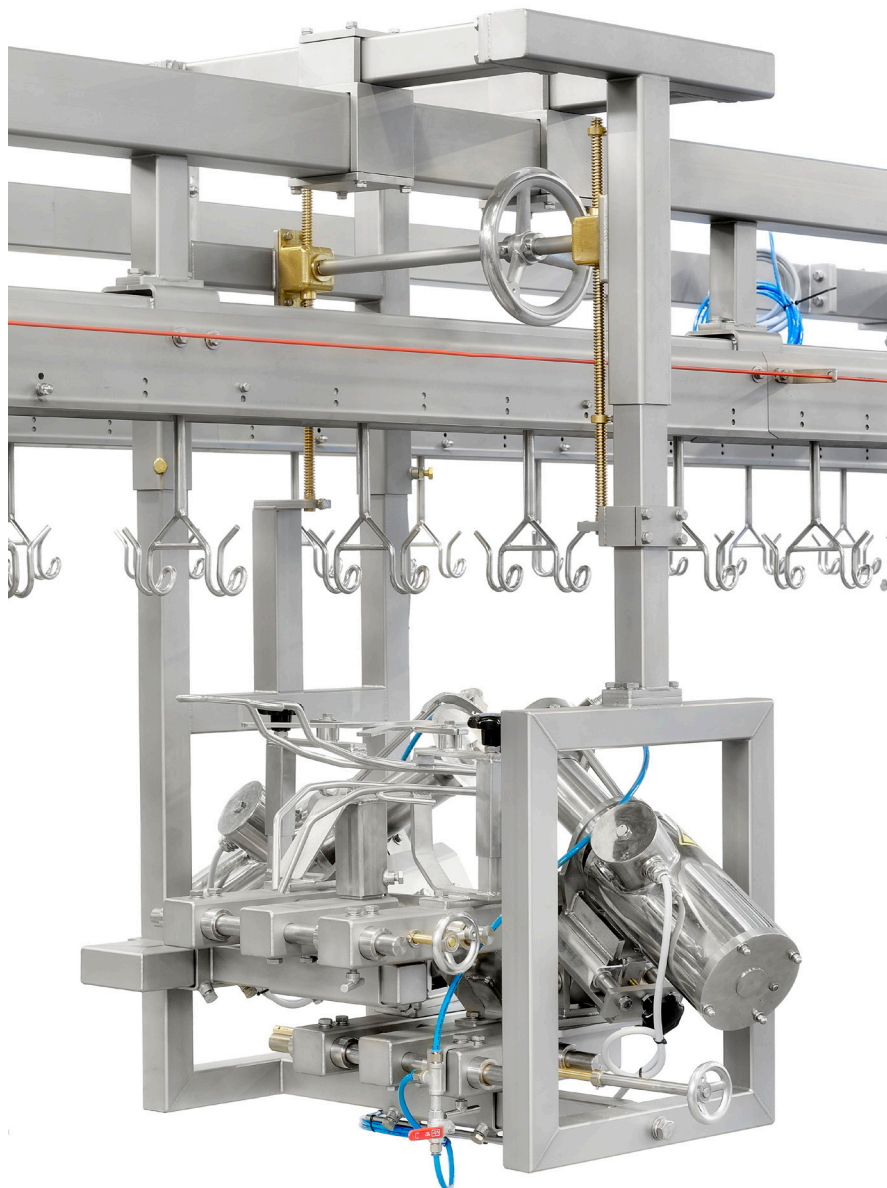

WING CUTTER AFS

foodmate

Poultry Processing Systems

The new Foodmate Wing Cutter AFS (all food service) is designed to meet the latest requirements for major fast food chicken restaurants. The machine is capable of cutting both new

requirements and traditional Silver Dollar style with just a minimum adjustment. The Wing Cutter AFS can be installed into most existing Cut-Up lines and on a new Foodmate Food Service Cut-Up System.

Our mission is to innovate, automate and bring cost-effective solutions to the industry.

Key Benefits:

- Allows for a maximum of 6,000 birds per hour

Foodmate is an equipment manufacturing company based in the Netherlands. Founded in 2006, we focus primarily on poultry processing, and we recently launched Foodmate Brasil, expanding our worldwide distribution into South America. Driven by research, paired with unmatched knowledge and decades of experience, it's our mission to innovate, automate and bring cost-effective solutions to the industry.

Technical Specifications:

- Stainless steel frame and motor
- Motor (IP66) power is 2 x 0,75 kW
- Machine dimensions:
 Length: 689 mm
 Width: 1027 mm
 Height: 1515 mm
 Weight: approx. 167 kg

FOODMATE B.V.
 The Netherlands
 Phone: +31 186 630 240
 info@foodmate.nl • www.foodmate.nl