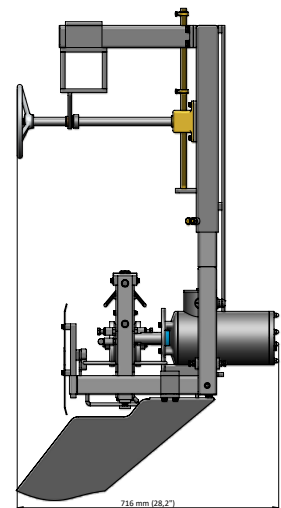

LENGTHWISE HALVING MACHINE

foodmate

Poultry Processing Systems

The Foodmate Lengthwise Halving Machine splits the bird into two equal length halves. The machine can be adjusted to several bird sizes. The Foodmate Lengthwise Halving Machine gives the highest

Technical Specifications:

- Stainless steel frame and motor
- Motor (IP66) power is 0,75 kW
- Machine dimensions:
 - Length: 981 mm
 - Width: 716 mm
 - Height: 1101 mm
 - Weight: approx. 148 kg

FOODMATE B.V.
The Netherlands
Phone: +31 186 630 240
info@foodmate.nl • www.foodmate.nl