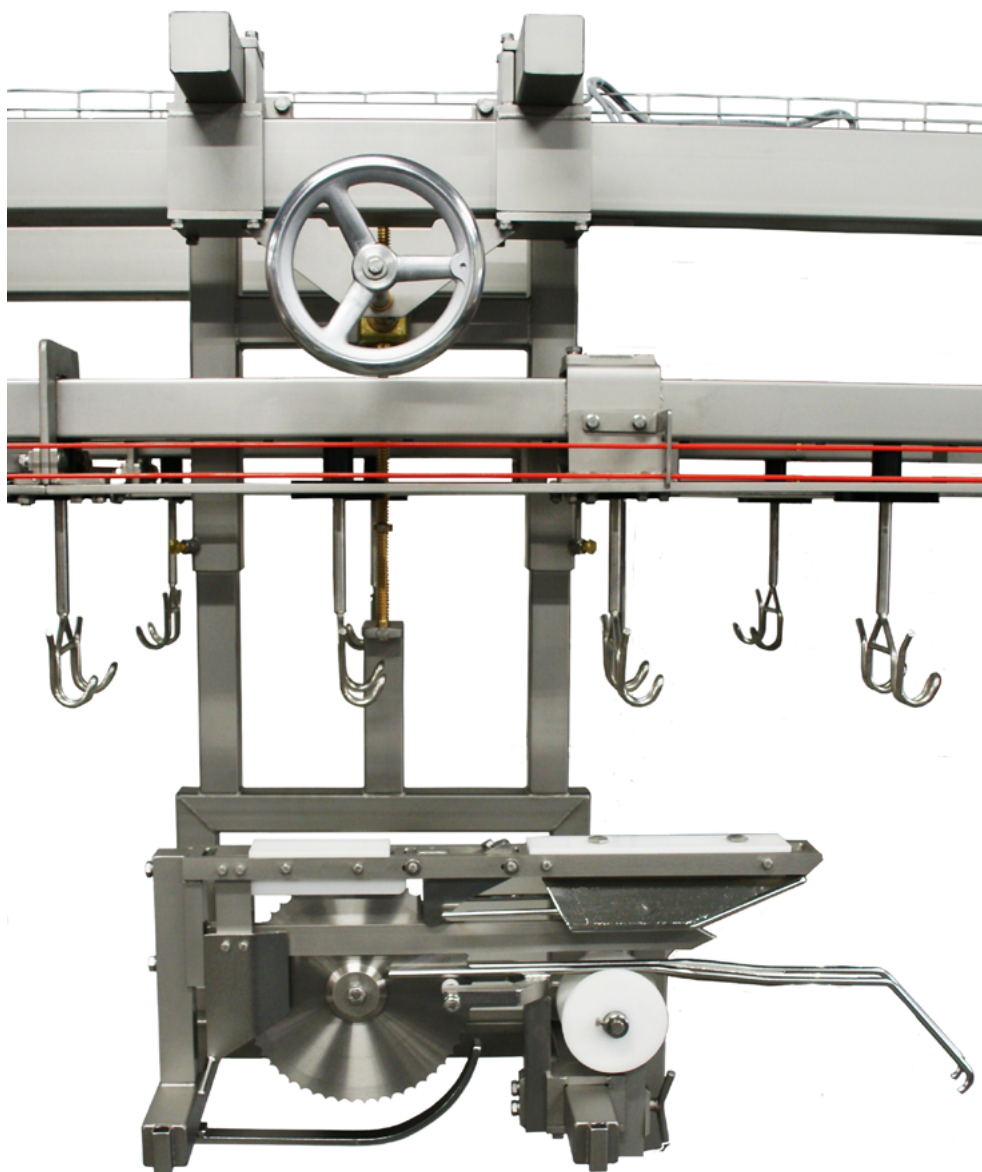

LENGTHWISE HALVING MACHINE

foodmate

Poultry Processing Systems

The Foodmate Lengthwise Halving Machine splits the bird into two equal length halves. The machine can be adjusted to several bird sizes. The Foodmate Lengthwise Halving Machine gives the highest

accuracy to get two identical halves. It can be installed on current configurations or newly constructed Frame and Flex Lines.

Our mission is to innovate, automate and bring cost-effective solutions to the industry.

LENGTHWISE HALVING MACHINE

Key Benefits:

- Allows for a maximum of 6,000 birds per hour

Foodmate is an equipment manufacturing company based in the Netherlands. Founded in 2006, we focus primarily on poultry processing, and we recently launched Foodmate Brasil, expanding our worldwide distribution into South America. Driven by research, paired with unmatched knowledge and decades of experience, it's our mission to innovate, automate and bring cost-effective solutions to the industry.

Technical Specifications:

- Stainless steel frame and motor
- Motor (IP66) power is 0,75 kW
- Machine dimensions:
 - Length: 981 mm
 - Width: 716 mm
 - Height: 1101 mm
 - Weight: approx. 148 kg

FOODMATE B.V.
The Netherlands
Phone: +31 186 630 240
info@foodmate.nl • www.foodmate.nl