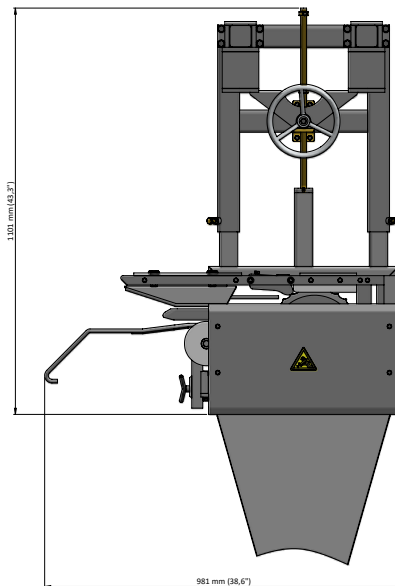

LENGTHWISE HALVING MACHINE

foodmate

Poultry Processing Systems

The Foodmate Lengthwise Halving Machine splits the bird into two equal length halves. The machine can be adjusted to several bird sizes. The Foodmate Lengthwise Halving Machine gives the highest

Technical Specifications:

- Stainless steel frame and motor
- Motor (IP66) power is 0,75 kW
- Machine dimensions:
 - Length: 981 mm
 - Width: 716 mm
 - Height: 1101 mm
 - Weight: approx. 148 kg

FOODMATE B.V.
The Netherlands
Phone: +31 186 630 240
info@foodmate.nl • www.foodmate.nl