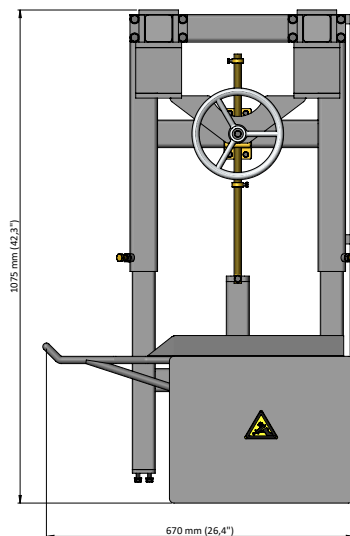

SADDLE CUTTER 1

foodmate

Poultry Processing Systems

The Foodmate Saddle Cutter is the optimal machine to separate leg quarters. The guiding system is designed to always give an accurate center split. The chicken which is hanging on the Foodmate Cut-up Line is mounted parallel to the moving direction of the machine, with the breast in the

direction of the circular blade(s) of the Saddle Cutter. Because of the movement of the cut-up line and the help of the rails, the correct cut is realized. It can be mounted on new Foodmate lines or added to existing lines.

Technical Specifications:

- Stainless steel frame and motor
- Motor (IP66) power is 0,75 kW
- Machine dimensions:
 - Length: 670 mm
 - Width: 711 mm
 - Height: 1075 mm
 - Weight: approx. 88 kg

FOODMATE B.V.
The Netherlands
Phone: +31 186 630 240
info@foodmate.nl • www.foodmate.nl