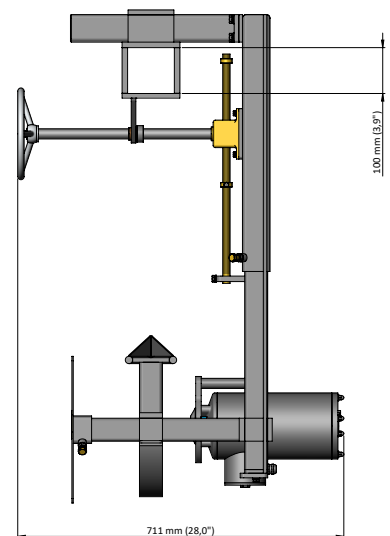

SADDLE CUTTER 1

foodmate

Poultry Processing Systems

The Foodmate Saddle Cutter is the optimal machine to separate leg quarters. The guiding system is designed to always give an accurate center split. The chicken which is hanging on the Foodmate Cut-up Line is mounted parallel to the moving direction of the machine, with the breast in the

direction of the circular blade(s) of the Saddle Cutter. Because of the movement of the cut-up line and the help of the rails, the correct cut is realized. It can be mounted on new Foodmate lines or added to existing lines.

Technical Specifications:

- Stainless steel frame and motor
- Motor (IP66) power is 0,75 kW
- Machine dimensions:
 - Length: 670 mm
 - Width: 711 mm
 - Height: 1075 mm
 - Weight: approx. 88 kg

FOODMATE B.V.
The Netherlands
Phone: +31 186 630 240
info@foodmate.nl • www.foodmate.nl