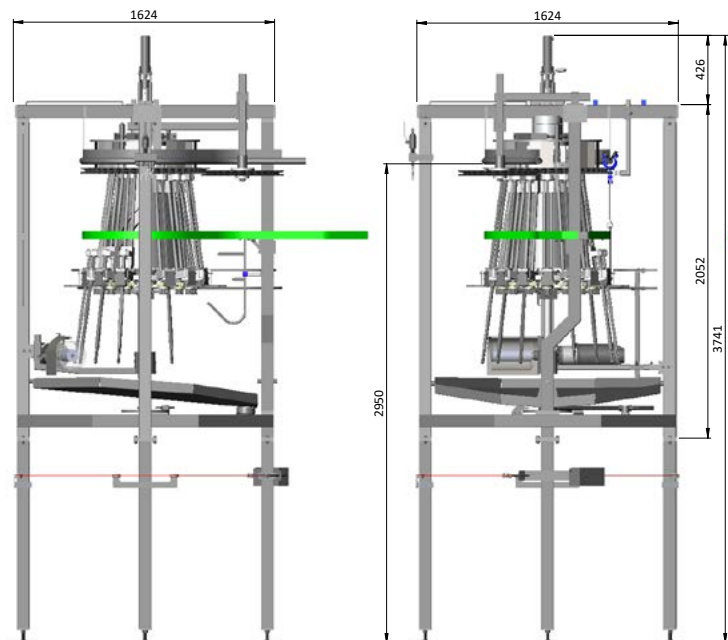

## Technical Specifications:

- Stainless steel frame and motor
- Motor (IP66) power is 0.75 kW, 1500 rpm
- Units: 16 or 24
- Pitch: 6" or 8"
- Rotation: CW/CCW
- Conveyor type:
  - Pipe
  - T-track
- Machine dimensions
  - Length: 1624 mm (units 16)  
2000 mm (units 24)
  - Width: 1624 mm (units 16)  
2000 mm (units 24)
  - Height: 3741 mm
  - Weight: approx. 733 kg (units 16)  
approx. 1036 kg (units 24)